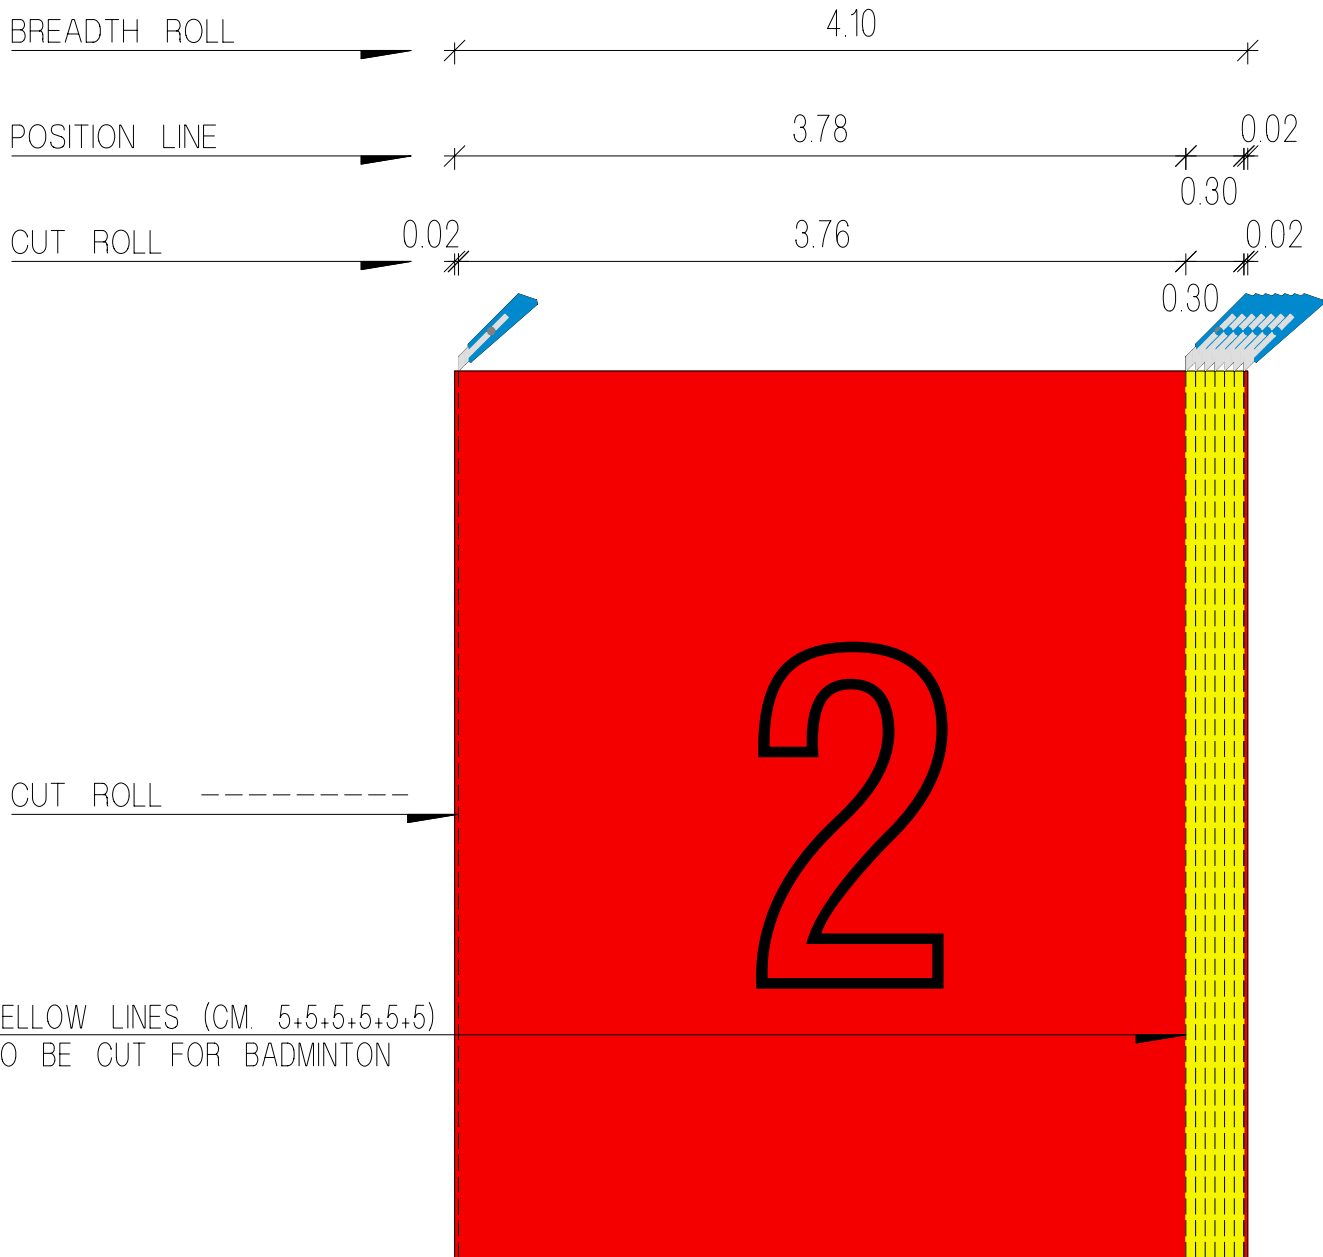

LAYOUT PLAN (rolls colour red)

CLIENT:	Tilia	TITLE:	Volleyball Pitch (24.00 x 13.00)
MATERIAL:	Sit-in 18 Tennis Super	FILE N.	9 / 2010
DATE:	10.03.2010	SCALE:	Not in scale
DESIGNED BY:	Technical office	APPROVED BY:	Gabriele Gaiani

LAYOUT PLAN (rolls colour green)

CLIENT:	Tilia	TITLE:	Volleyball Pitch (24.00 x 13.00)
MATERIAL:	Sit-in 18 Tennis Super	FILE N.	9 / 2010
DATE:	10.03.2010	SCALE:	Not in scale
DESIGNED BY:	Technical office	APPROVED BY:	Gabriele Gaiani

DETAIL ROLL N. 1

CLIENT:	Tilia	TITLE:	Volleyball Pitch (24.00 x 13.00)
MATERIAL:	Sit-in 18 Tennis Super	FILE N.	9 / 2010
DATE:	10.03.2010	SCALE:	Not in scale
DESIGNED BY:	Technical office	APPROVED BY:	Gabriele Gaiani

DETAIL ROLL N. 2

CLIENT:	Tilia	TITLE:	Volleyball Pitch (24.00 x 13.00)
MATERIAL:	Sit-in 18 Tennis Super	FILE N.	9 / 2010
DATE:	10.03.2010	SCALE:	Not in scale
DESIGNED BY:	Technical office	APPROVED BY:	Gabriele Gaiani