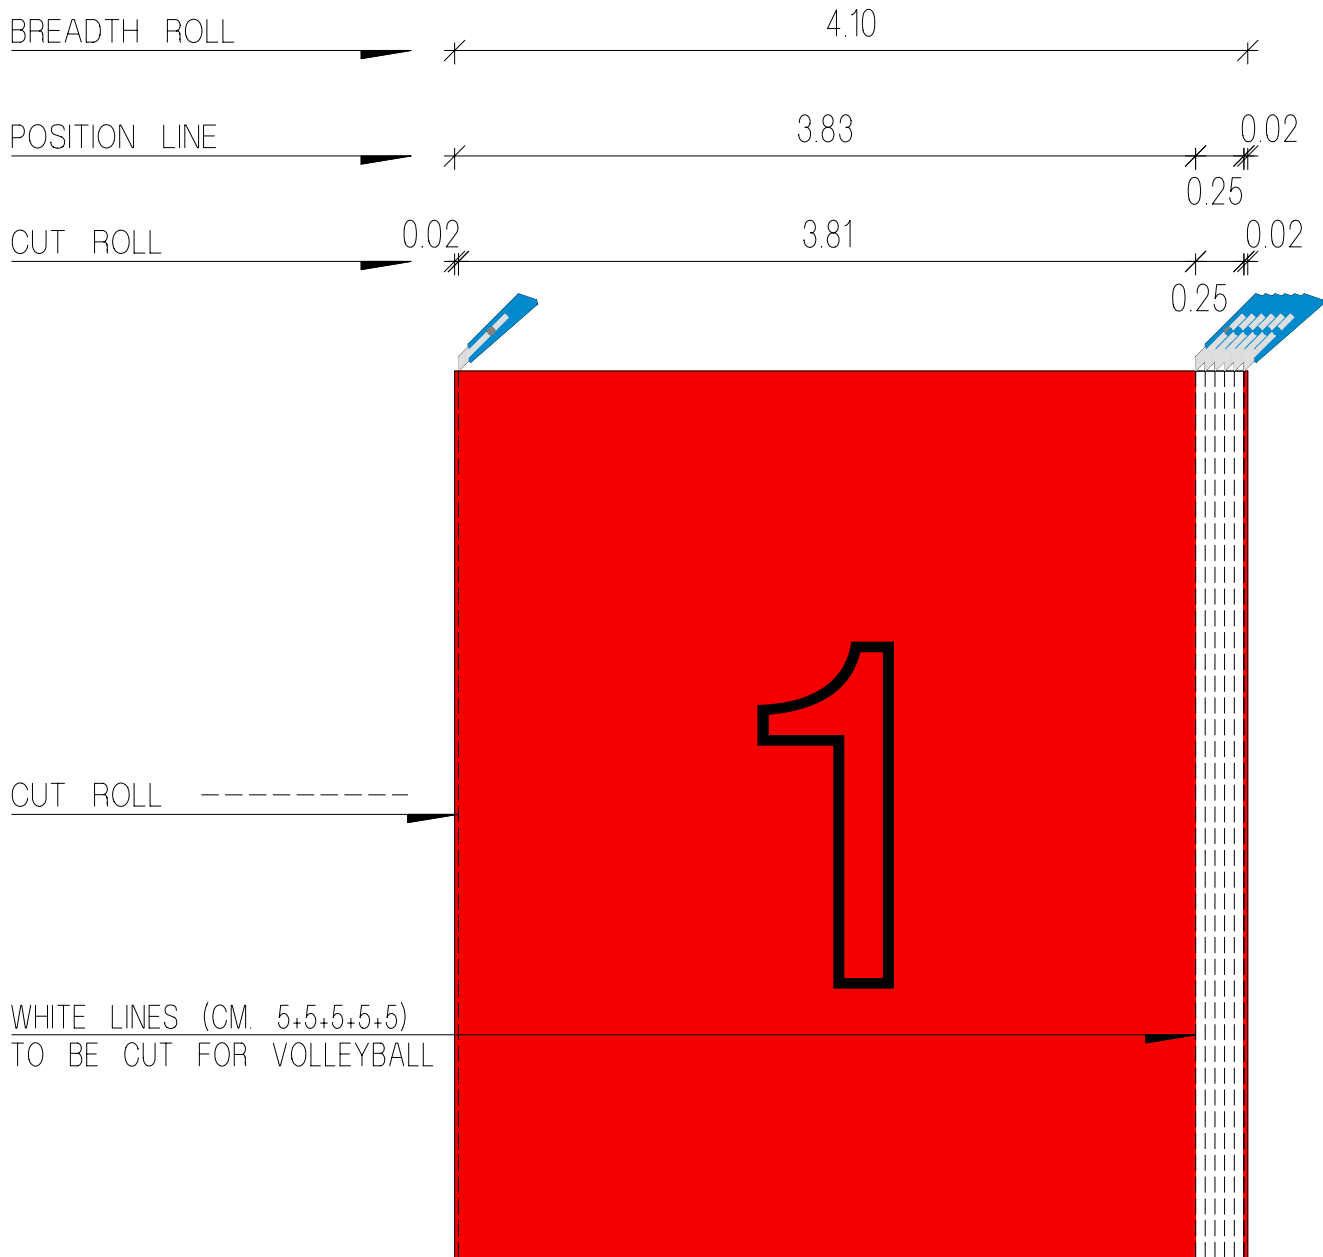

LAYOUT PLAN (rolls colour red)

CLIENT:	Tilia	TITLE:	Volleyball Pitch (24.00 x 13.00)
MATERIAL:	Sit-in 18 Tennis Super	FILE N.	9 / 2010
DATE:	10.03.2010	SCALE:	Not in scale
DESIGNED BY:	Technical office	APPROVED BY:	Gabriele Gaiani

LAYOUT PLAN (rolls colour green)

CLIENT:	Tilia	TITLE:	Volleyball Pitch (24.00 x 13.00)
MATERIAL:	Sit-in 18 Tennis Super	FILE N.	9 / 2010
DATE:	10.03.2010	SCALE:	Not in scale
DESIGNED BY:	Technical office	APPROVED BY:	Gabriele Gaiani

DETAIL ROLL N. 1

CLIENT:	Tilia	TITLE:	Volleyball Pitch (24.00 x 13.00)
MATERIAL:	Sit-in 18 Tennis Super	FILE N.	9 / 2010
DATE:	10.03.2010	SCALE:	Not in scale
DESIGNED BY:	Technical office	APPROVED BY:	Gabriele Gaiani

DETAIL ROLL N. 2

CLIENT:	Tilia	TITLE:	Volleyball Pitch (24.00 x 13.00)
MATERIAL:	Sit-in 18 Tennis Super	FILE N.	9 / 2010
DATE:	10.03.2010	SCALE:	Not in scale
DESIGNED BY:	Technical office	APPROVED BY:	Gabriele Gaiani